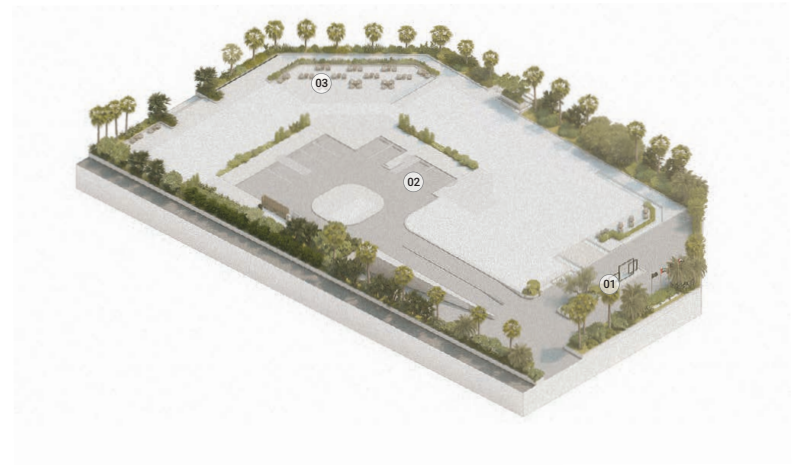

05

Location
Dubai Islands

On Dubai Islands, Project 02 is a tropical haven blending Miami's elegance with sea views. Designed for luxury, its light-toned tiles enhance the airy ambiance. The podium features an infinity pool, spa, sunken seating, and kids' play areas. Dining spaces capture sunset vistas. Exclusive apartments boast private pools, while the penthouse offers lush landscapes framing ocean views—making the sea an experience, not just a sight.

www.perfectdxb.ae

01. Water Feature
02. GF Parking Area
03. GF Outdoor Dining
04. Infinity Pool
05. Outdoor Dining
06. Sunken Seating
07. Outdoor Spa
08. Kids Pool And Play Area
09. Private Landscape
10. Penthouse Landscape