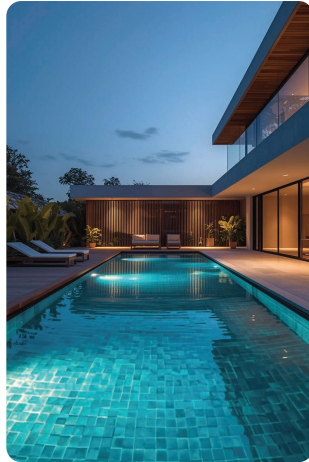

LIGHTING

Lighting the Landscape As daylight fades, the landscape reveals a new story. Through carefully crafted lighting, we bring gardens, pathways, and outdoor spaces to life after sunset. Each light is thoughtfully placed to highlight beauty, create warmth, and enhance the character of the landscape. Designed with the client - vision in mind, our lighting transforms outdoor environments into elegant and inviting nighttime experiences. Because a well-designed landscape should not only shine by day, but glow with beauty through the night.