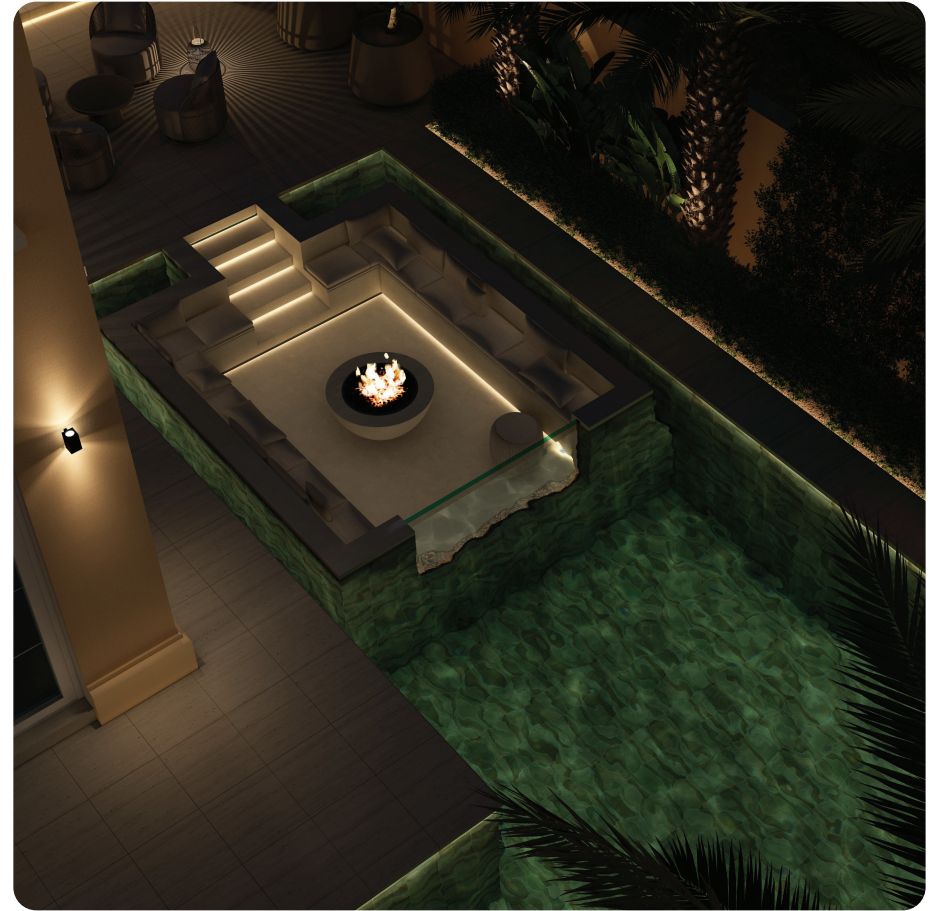

LIGHTING

Lighting the Landscape As daylight fades, the landscape reveals a new story. Through carefully crafted lighting, we bring gardens, pathways, and outdoor spaces to life after sunset. Each light is thoughtfully placed to highlight beauty, create warmth, and enhance the character of the landscape. Designed with the client - vision in mind, our lighting transforms outdoor environments into elegant and inviting nighttime experiences. Because a well-designed landscape should not only shine by day, but glow with beauty through the night.